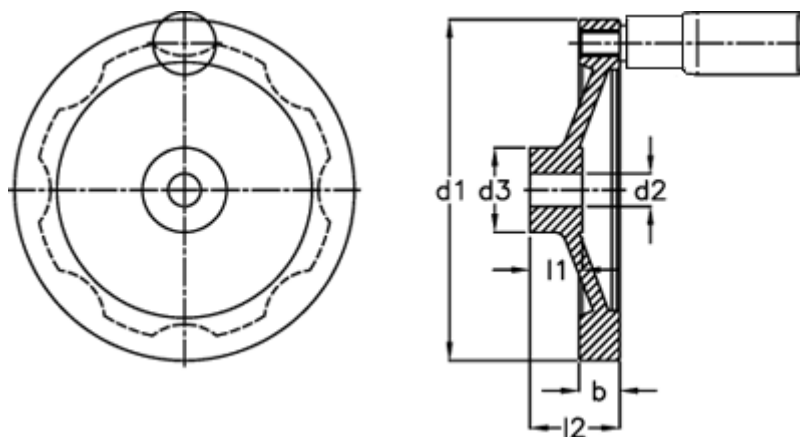

Data Sheet

Article number: 20379267

Description: E+G Handwheel
GN 323-80-K12-R

Measures

b = 13.0

d1 = 80

d2 H7 = 12

d3 = 26

Handle = 16

l1 = 16

l2 = 26